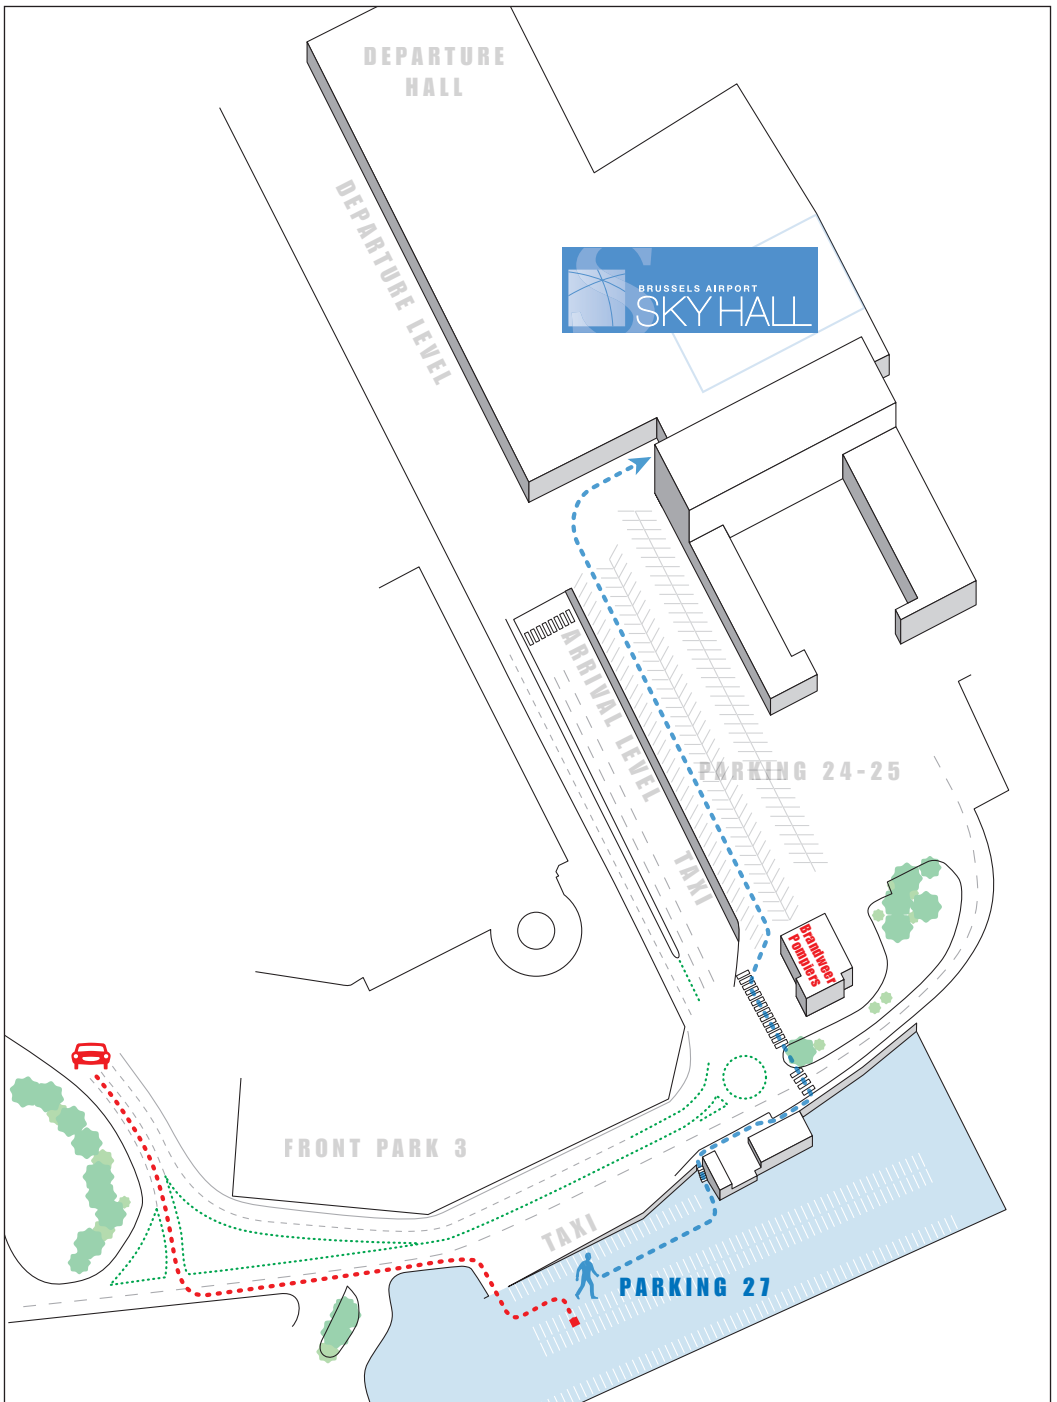

BRUSSELS AIRPORT
SKY HALL

Sky Hall

Brussels Airport

B-1930 Zaventem

T. +32 2 738 75 96

F. +32 2 736 29 85

info@skyhall.eu

www.skyhall.eu